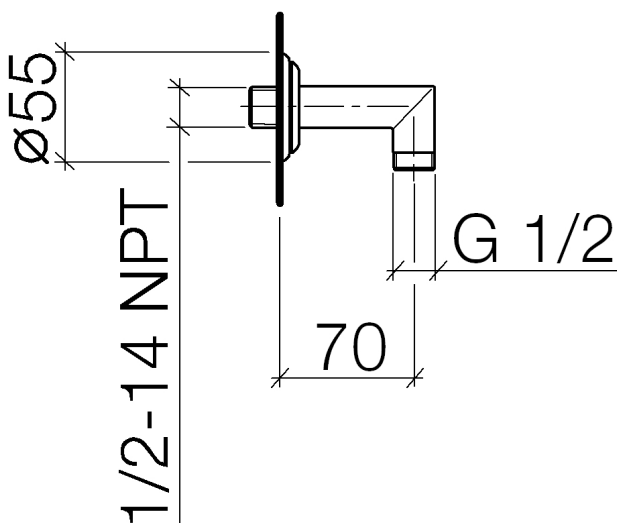

Bathtub - Madison
Wall elbow - polished chrome
Article number: 28 450 410-00 0010

- 1/2" Shower outlet
- Flange diameter 2-1/8"
- 1/2" connection

polished chrome

Dimensional drawing

All dimensions in mm / inch = mm x 0,0394

Bathtub - Madison

Wall elbow - polished chrome

Article number: 28 450 410-00 0010

Bathtub - Madison
Wall elbow - polished chrome
Article number: 28 450 410-00 0010

Other surface finishes

platinum matte
28 450 410-06 0010