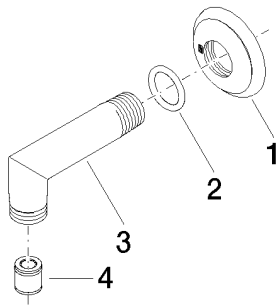

Bathtub - Madison
Wall elbow - polished chrome
Article number: 28 450 410-00 0010

Other surface finishes

More custom finish options are available via special production (xTra Service). Please see our finish matrix for availability and pricing or contact a Dornbracht representative.

Spare parts list

Number	Item Number	Designation	Number of units